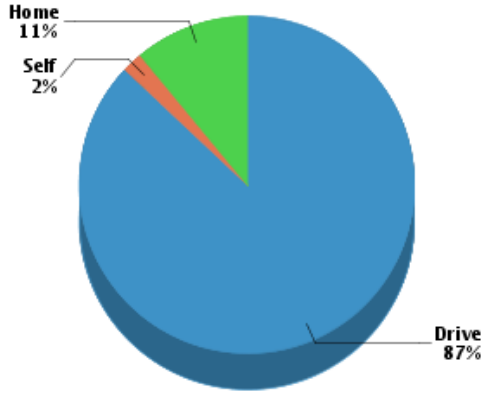

Neighborhood Profile

Generated on 08/07/2014

Page 1 of 4

Occupancy

Fair Market Rents

Quality of Life

Workers by Industry

Agricultural, Forestry, Fishing:	94
Mining:	7
Construction:	399
Manufacturing:	70
Transportation and Communications:	125
Wholesale Trade:	139
Retail Trade:	3,166
Finance, Insurance and Real Estate:	472
Services:	4,233
Public Administration:	1,389
Unclassified:	47

Workforce

Household Income

Average Household Income:

\$162,007

Average Per Capita Income:

\$58,353

Commute Method

Median Travel Time: **25.26 min**