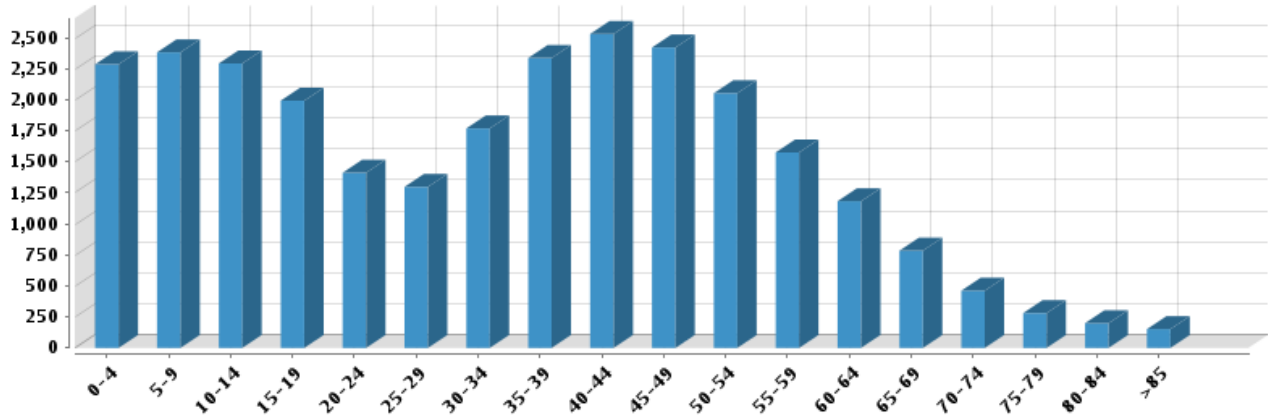

389 Castle Pines Dr S, Castle Rock, CO 80108-9009, Douglas County

Demographics

Based on ZIP Code: **80108**

Population

Summary

Estimated Population: **27,395**
 Population Growth (since 2000): **212%**
 Population Density (ppl / mile): **806**
 Median Age: **34.58**

Household

Number of Households: **9,785**
 Household Size (ppl): **2.77**
 Households w/ Children: **4,242**

Age

Gender

Marital Status

Housing

Summary

Median Home Sale Price: **\$369,250**
 Median Dwelling Age: **4 years**
 Median Value of Home Equity: **\$695,246**
 Median Mortgage Debt: **\$313,799**