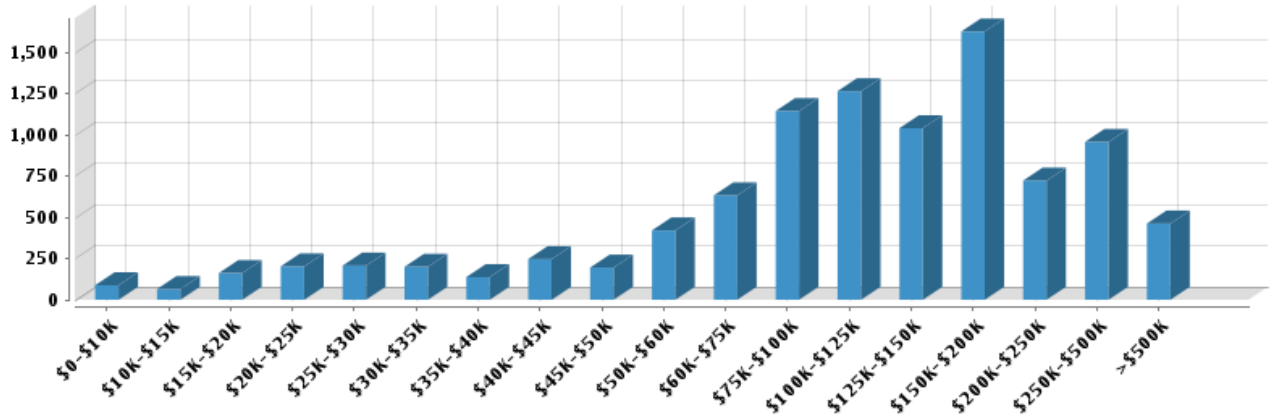

Neighborhood Profile

Generated on 08/07/2014

Page 1 of 4

Occupancy

Fair Market Rents

Quality of Life

Workers by Industry

Agricultural, Forestry, Fishing:	94
Mining:	7
Construction:	399
Manufacturing:	70
Transportation and Communications:	125
Wholesale Trade:	139
Retail Trade:	3,166
Finance, Insurance and Real Estate:	472
Services:	4,233
Public Administration:	1,389
Unclassified:	47

Workforce

Household Income

Average Household Income:

\$162,007

Average Per Capita Income:

\$58,353

Commute Method

Median Travel Time: **25.26 min**