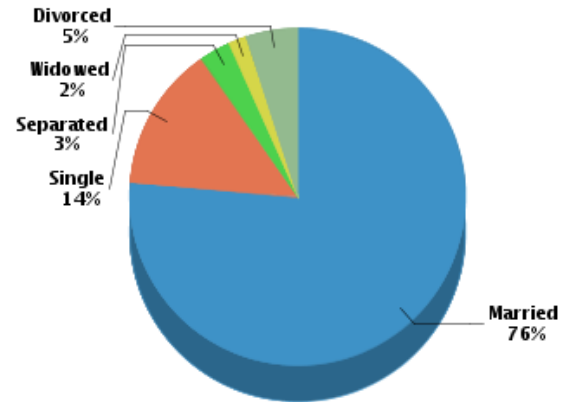

389 Castle Pines Dr S, Castle Rock, CO 80108-9009, Douglas County

Demographics

Based on ZIP Code: **80108**

Population

Summary

Estimated Population: **27,395**
 Population Growth (since 2000): **212%**
 Population Density (ppl / mile): **806**
 Median Age: **34.58**

Household

Number of Households: **9,785**
 Household Size (ppl): **2.77**
 Households w/ Children: **4,242**

Age

Gender

Marital Status

Housing

Summary

Median Home Sale Price: **\$369,250**
 Median Dwelling Age: **4 years**
 Median Value of Home Equity: **\$695,246**
 Median Mortgage Debt: **\$313,799**

Stability

Annual Residential Turnover: **28.86%**
 5+ Years in Residency: **16.23%**
 Median Years in Residency: **2.26**

Courtesy of Louie Lee, Metrolist, Inc

The data within this report is compiled by CoreLogic from public and private sources. If desired, the accuracy of the data contained herein can be independently verified by the recipient of this report with the applicable county or municipality.