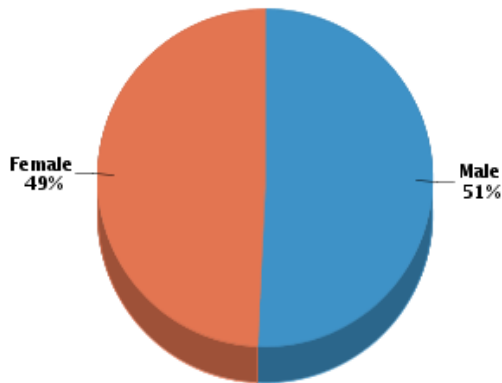

389 Castle Pines Dr S, Castle Rock, CO 80108-9009, Douglas County

Demographics

Based on ZIP Code: **80108**

Population

Summary

Estimated Population: **27,395**
Population Growth (since 2000): **212%**
Population Density (ppl / mile): **806**
Median Age: **34.58**

Household

Number of Households: **9,785**
Household Size (ppl): **2.77**
Households w/ Children: **4,242**

Age

Gender

Marital Status

Housing

Summary

Median Home Sale Price: **$369,250**
Median Dwelling Age: **4 years**
Median Value of Home Equity: **$695,246**
Median Mortgage Debt: **$313,799**

Stability

Annual Residential Turnover: **28.86%**
5+ Years in Residency: **16.23%**
Median Years in Residency: **2.26**

Courtesy of Louie Lee, Metrolist, Inc

The data within this report is compiled by CoreLogic from public and private sources. If desired, the accuracy of the data contained herein can be independently verified by the recipient of this report with the applicable county or municipality.

Neighborhood Profile

Generated on 08/07/2014

Page 1 of 4