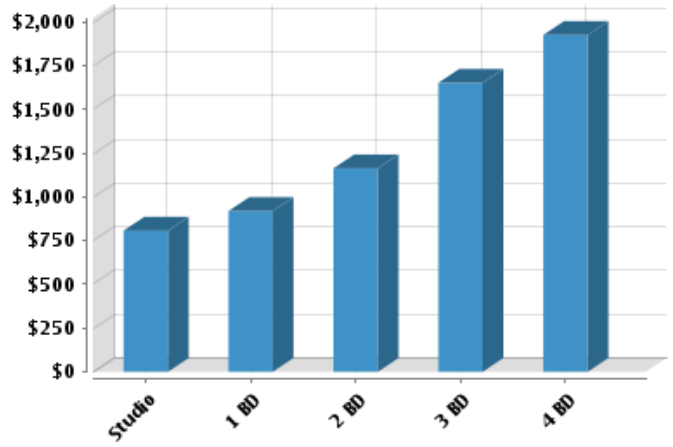

Stability

Annual Residential Turnover: **28.86%**
 5+ Years in Residency: **16.23%**
 Median Years in Residency: **2.26**

Courtesy of Louie Lee, Metrolist, Inc

The data within this report is compiled by CoreLogic from public and private sources. If desired, the accuracy of the data contained herein can be independently verified by the recipient of this report with the applicable county or municipality.

Neighborhood Profile

Generated on 08/07/2014

Page 1 of 4

Occupancy

Fair Market Rents

Quality of Life

Workers by Industry

Agricultural, Forestry, Fishing:	94
Mining:	7
Construction:	399
Manufacturing:	70
Transportation and Communications:	125
Wholesale Trade:	139
Retail Trade:	3,166
Finance, Insurance and Real Estate:	472
Services:	4,233
Public Administration:	1,389
Unclassified:	47

Workforce

Household Income

Average Household Income:

\$162,007

Average Per Capita Income:

\$58,353

Commute Method

Median Travel Time: **25.26 min**