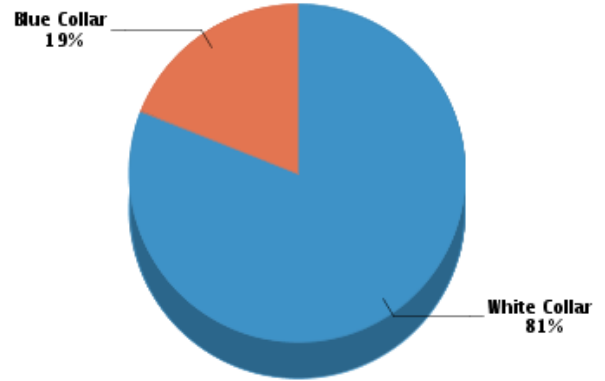

Quality of Life

Workers by Industry

Agricultural, Forestry, Fishing:	53
Construction:	156
Manufacturing:	243
Transportation and Communications:	164
Wholesale Trade:	77
Retail Trade:	2,689
Finance, Insurance and Real Estate:	399
Services:	4,132
Public Administration:	41
Unclassified:	76

Workforce

Household Income

Average Household Income: **$93,264**

Average Per Capita Income: **$31,661**