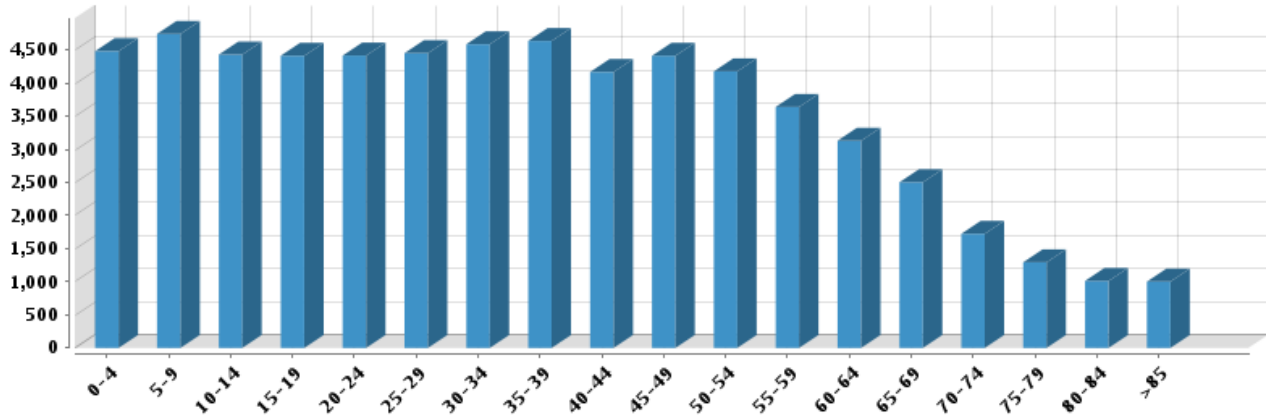

Demographics

Based on ZIP Code: **80015**

Population

Summary

Estimated Population: **63,262**
 Population Growth (since 2000): **18%**
 Population Density (ppl / mile): **5,000**
 Median Age: **34.09**

Household

Number of Households: **21,404**
 Household Size (ppl): **2.95**
 Households w/ Children: **10,520**

Age

Gender

Marital Status

Housing

Summary

Median Home Sale Price: **\$199,975**
 Median Dwelling Age: **12 years**
 Median Value of Home Equity: **\$396,618**
 Median Mortgage Debt: **\$191,523**