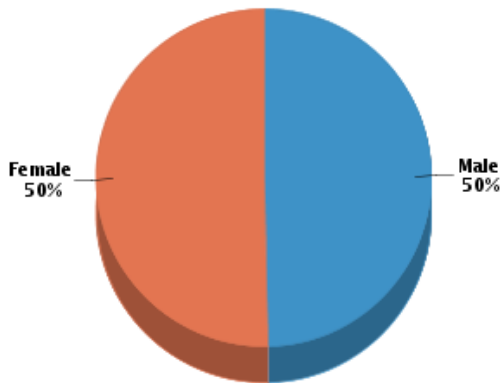

Demographics

Based on ZIP Code: **80015**

Population

Summary

Estimated Population: **63,262**
 Population Growth (since 2000): **18%**
 Population Density (ppl / mile): **5,000**
 Median Age: **34.09**

Household

Number of Households: **21,404**
 Household Size (ppl): **2.95**
 Households w/ Children: **10,520**

Age

Gender

Marital Status

Housing

Summary

Median Home Sale Price: **\$199,975**
 Median Dwelling Age: **12 years**
 Median Value of Home Equity: **\$396,618**
 Median Mortgage Debt: **\$191,523**