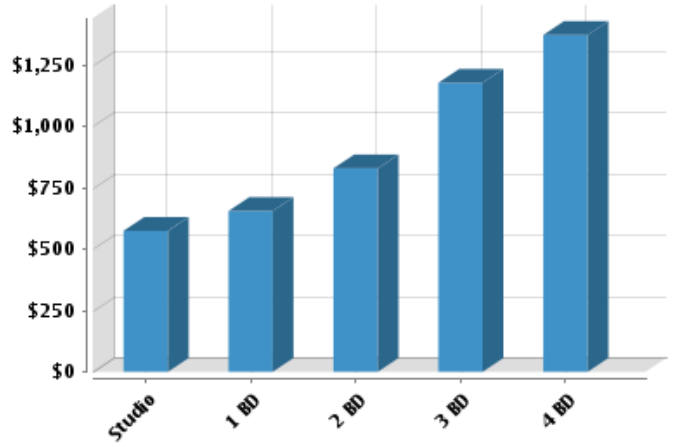

Quality of Life

Workers by Industry

Agricultural, Forestry, Fishing:	53
Construction:	156
Manufacturing:	243
Transportation and Communications:	164
Wholesale Trade:	77
Retail Trade:	2,689
Finance, Insurance and Real Estate:	399
Services:	4,132
Public Administration:	41
Unclassified:	76