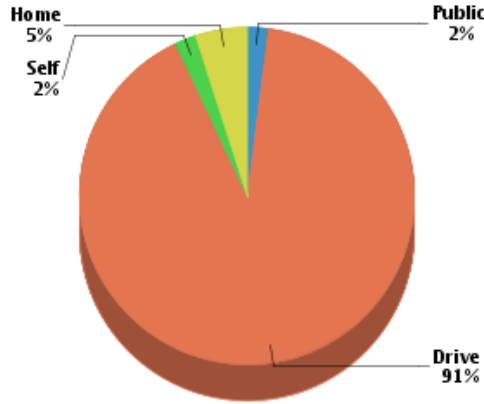

Workforce

Household Income

Average Household Income: **\$93,264**

Average Per Capita Income: **\$31,661**

Commute Method

Median Travel Time: **27.05 min**

Weather

January High Temp (avg °F):	45
January Low Temp (avg °F):	15.9
July High Temp (avg °F):	89.5
July Low Temp (avg °F):	54.9
Annual Precipitation (inches):	18.2

Education

Educational Climate Index (1)

Highest Level Attained

Less than 9th grade:	1,488
Some High School:	1,207
High School Graduate:	7,688
Some College:	9,745
Associate Degree:	3,365
Bachelor's Degree:	11,286
Graduate Degree:	5,952