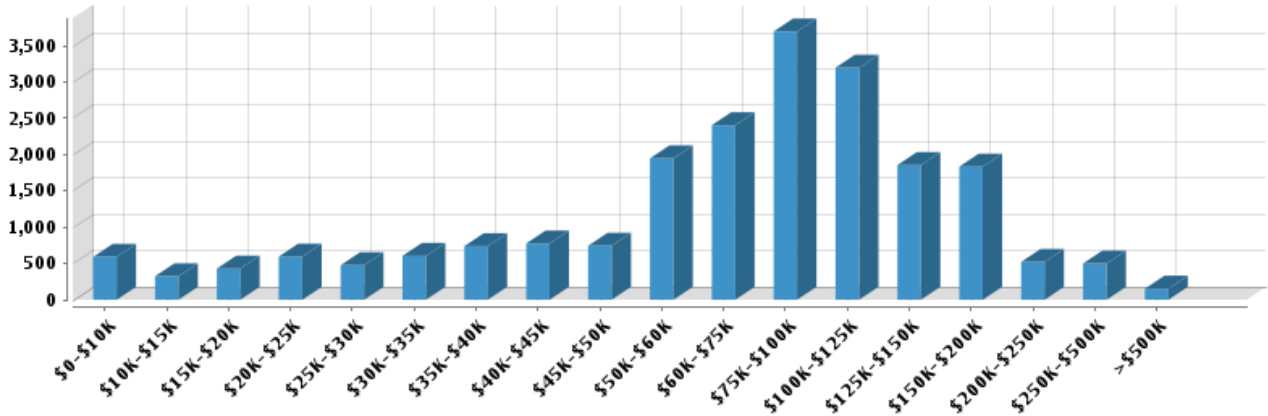

Household Income

Average Household Income: **$93,264**

Average Per Capita Income: **$31,661**