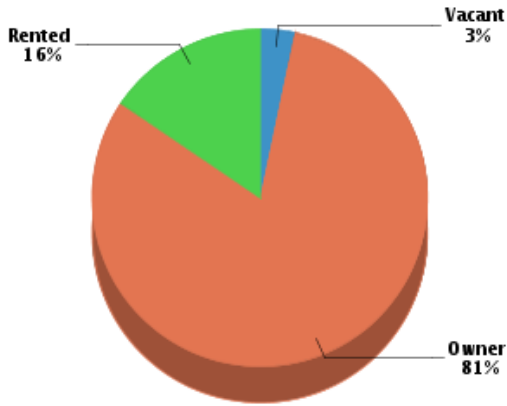

Quality of Life

Workers by Industry

Agricultural, Forestry, Fishing:	53
Construction:	156
Manufacturing:	243
Transportation and Communications:	164
Wholesale Trade:	77
Retail Trade:	2,689
Finance, Insurance and Real Estate:	399
Services:	4,132
Public Administration:	41
Unclassified:	76