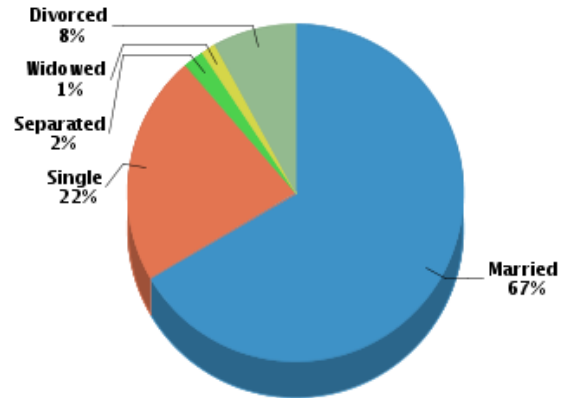

Demographics

Based on ZIP Code: **80015**

Population

Summary

Estimated Population: **63,262**
 Population Growth (since 2000): **18%**
 Population Density (ppl / mile): **5,000**
 Median Age: **34.09**

Household

Number of Households: **21,404**
 Household Size (ppl): **2.95**
 Households w/ Children: **10,520**

Age

Gender

Marital Status

Housing

Summary

Median Home Sale Price: **\$199,975**
 Median Dwelling Age: **12 years**
 Median Value of Home Equity: **\$396,618**
 Median Mortgage Debt: **\$191,523**