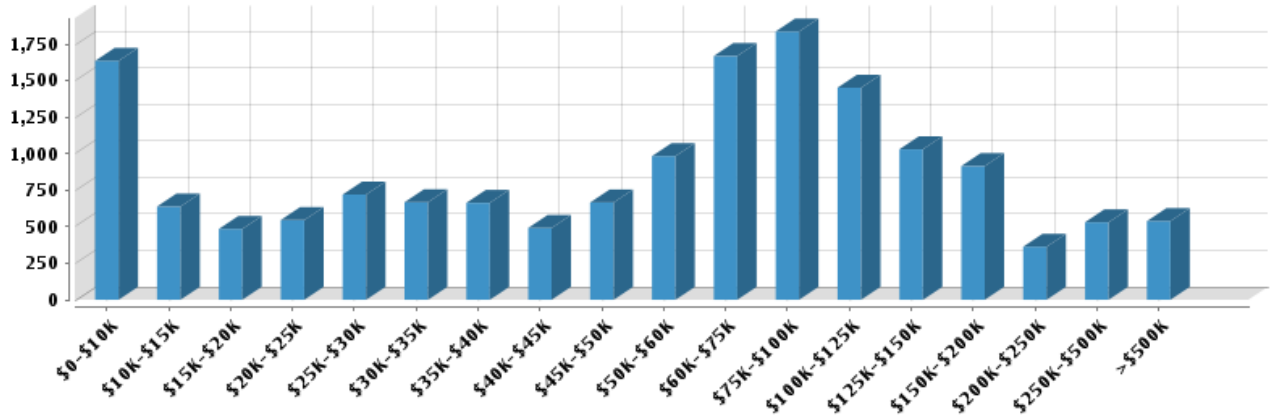

Household Income

Average Household Income: **$96,825**

Average Per Capita Income: **$45,990**