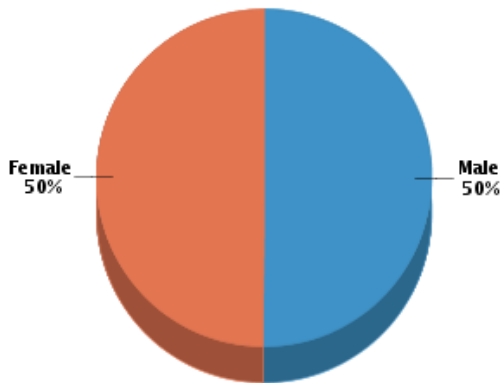

Demographics

Based on ZIP Code: **80210**

Population

Summary

Estimated Population: **34,646**
 Population Growth (since 2000): **7%**
 Population Density (ppl / mile): **5,652**
 Median Age: **34.4**

Household

Number of Households: **15,852**
 Household Size (ppl): **2.03**
 Households w/ Children: **3,209**

Age

Gender

Marital Status

Housing

Summary

Median Home Sale Price: **\$351,500**
 Median Dwelling Age: **50 years**
 Median Value of Home Equity: **\$340,844**
 Median Mortgage Debt: **\$161,569**