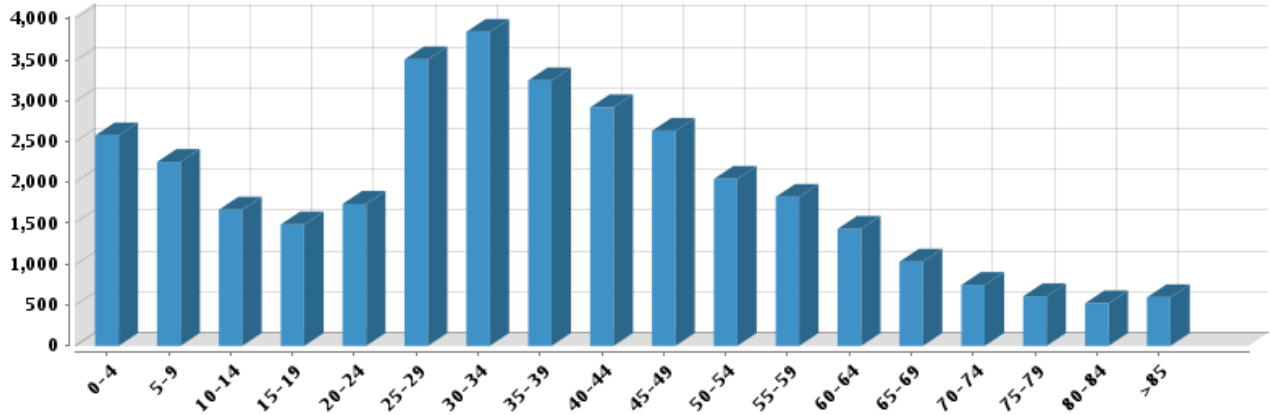

Demographics

Based on ZIP Code: **80210**

Population

Summary

Estimated Population: **34,646**
 Population Growth (since 2000): **7%**
 Population Density (ppl / mile): **5,652**
 Median Age: **34.4**

Household

Number of Households: **15,852**
 Household Size (ppl): **2.03**
 Households w/ Children: **3,209**

Age

Gender

Marital Status

Housing

Summary

Median Home Sale Price: **\$351,500**
 Median Dwelling Age: **50 years**
 Median Value of Home Equity: **\$340,844**
 Median Mortgage Debt: **\$161,569**