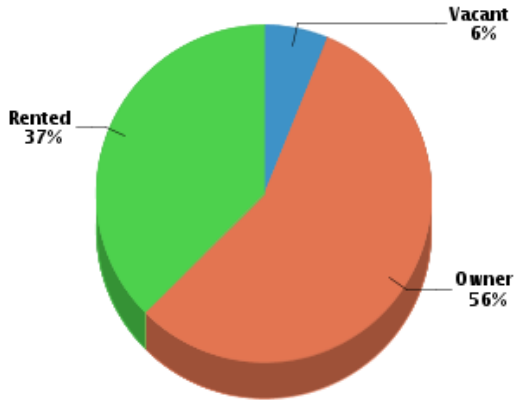

Occupancy

Fair Market Rents

Quality of Life

Workers by Industry

Agricultural, Forestry, Fishing:	64
Mining:	36
Construction:	289
Manufacturing:	293
Transportation and Communications:	150
Wholesale Trade:	177
Retail Trade:	3,209
Finance, Insurance and Real Estate:	1,089
Services:	11,560
Public Administration:	473
Unclassified:	126

Workforce

Household Income

Average Household Income: **$96,825**

Average Per Capita Income: **$45,990**