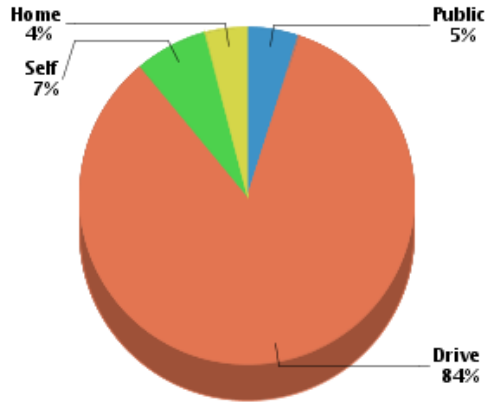

Workforce

Household Income

Average Household Income: **\$96,825**

Average Per Capita Income: **\$45,990**

Commute Method

Median Travel Time: **19.55 min**

Weather

January High Temp (avg °F):	45
January Low Temp (avg °F):	15.9
July High Temp (avg °F):	89.5
July Low Temp (avg °F):	54.9
Annual Precipitation (inches):	18.2

Education

Educational Climate Index (1)

Highest Level Attained

Less than 9th grade:	245
Some High School:	634
High School Graduate:	3,067
Some College:	3,772
Associate Degree:	1,011
Bachelor's Degree:	8,583
Graduate Degree:	7,620