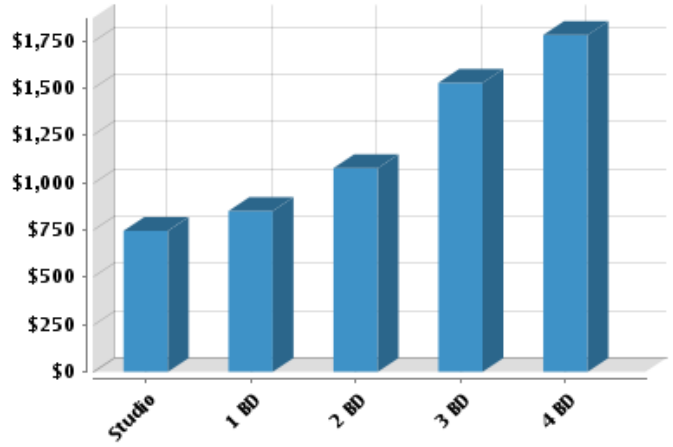

Fair Market Rents

Quality of Life

Workers by Industry

Agricultural, Forestry, Fishing:	64
Mining:	36
Construction:	289
Manufacturing:	293
Transportation and Communications:	150
Wholesale Trade:	177
Retail Trade:	3,209
Finance, Insurance and Real Estate:	1,089
Services:	11,560
Public Administration:	473
Unclassified:	126