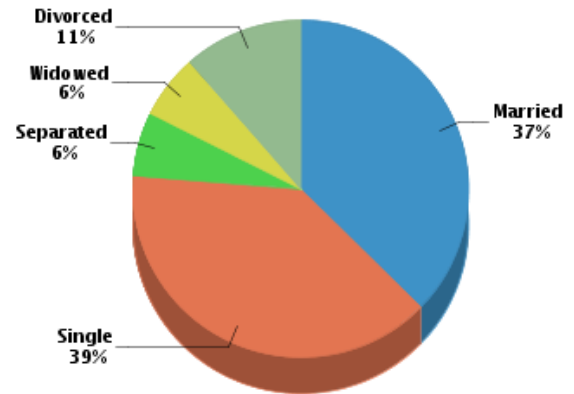

Demographics

Based on ZIP Code: **80210**

Population

Summary

Estimated Population: **34,646**
 Population Growth (since 2000): **7%**
 Population Density (ppl / mile): **5,652**
 Median Age: **34.4**

Household

Number of Households: **15,852**
 Household Size (ppl): **2.03**
 Households w/ Children: **3,209**

Age

Gender

Marital Status

Housing

Summary

Median Home Sale Price: **\$351,500**
 Median Dwelling Age: **50 years**
 Median Value of Home Equity: **\$340,844**
 Median Mortgage Debt: **\$161,569**