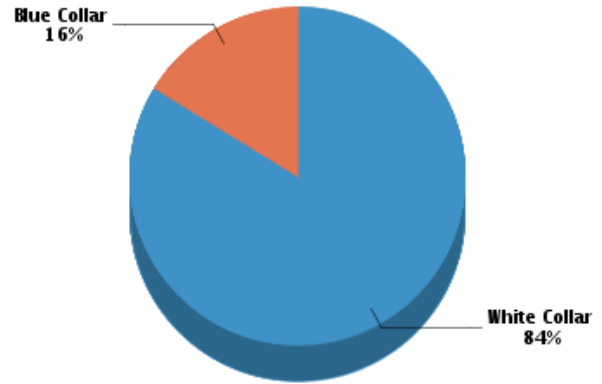

Occupancy

Fair Market Rents

Quality of Life

Workers by Industry

Agricultural, Forestry, Fishing:	64
Mining:	36
Construction:	289
Manufacturing:	293
Transportation and Communications:	150
Wholesale Trade:	177
Retail Trade:	3,209
Finance, Insurance and Real Estate:	1,089
Services:	11,560
Public Administration:	473
Unclassified:	126

Workforce

Household Income

Average Household Income: **$96,825**

Average Per Capita Income: **$45,990**