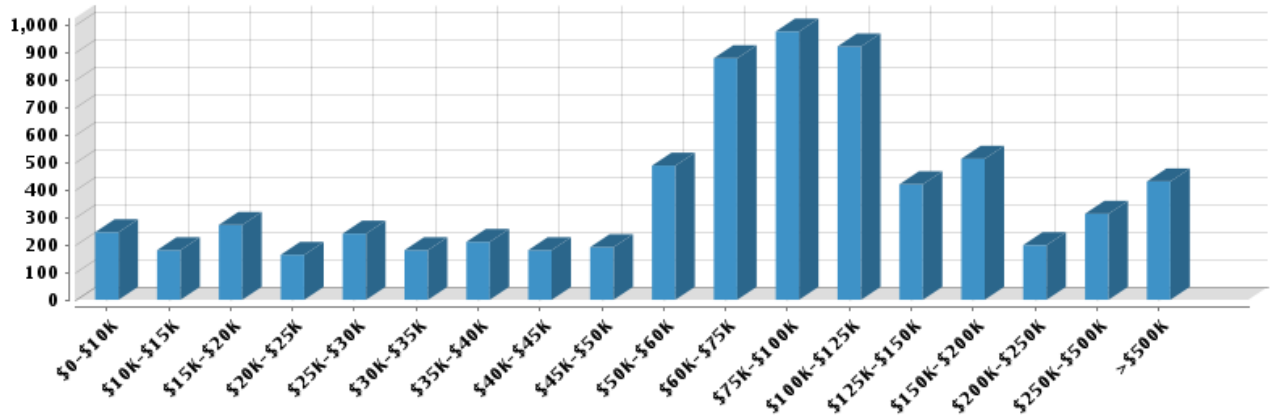

Neighborhood Profile

Generated on 08/07/2014

Page 1 of 5

Occupancy

Fair Market Rents

Quality of Life

Workers by Industry

| | |
|-------------------------------------|-------|
| Agricultural, Forestry, Fishing: | 39 |
| Mining: | 8 |
| Construction: | 108 |
| Manufacturing: | 18 |
| Transportation and Communications: | 183 |
| Wholesale Trade: | 52 |
| Retail Trade: | 1,777 |
| Finance, Insurance and Real Estate: | 306 |
| Services: | 3,138 |
| Public Administration: | 30 |
| Unclassified: | 23 |

Workforce

Household Income

Average Household Income:

\$129,335

Average Per Capita Income:

\$52,334

Commute Method

Median Travel Time: **21.58 min**