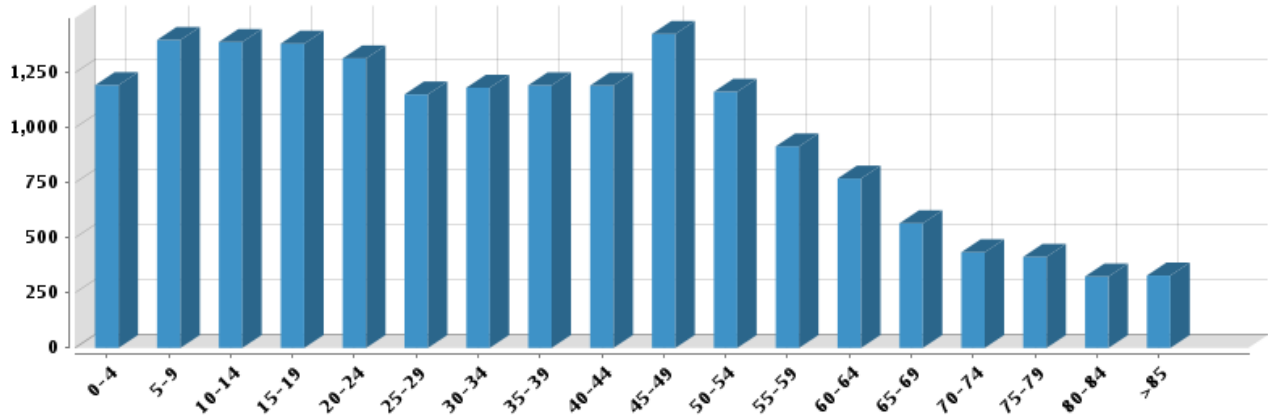

5115 S Race St, Greenwood Village, CO 80121-1411, Arapahoe County

Demographics

Based on ZIP Code: **80121**

Population

Summary

Estimated Population: **17,762**
 Population Growth (since 2000): **-2%**
 Population Density (ppl / mile): **2,438**
 Median Age: **33.4**

Household

Number of Households: **7,016**
 Household Size (ppl): **2.49**
 Households w/ Children: **1,972**

Age

Gender

Marital Status

Housing

Summary

Median Home Sale Price: **\$262,250**
 Median Dwelling Age: **29 years**
 Median Value of Home Equity: **\$402,916**
 Median Mortgage Debt: **\$191,071**