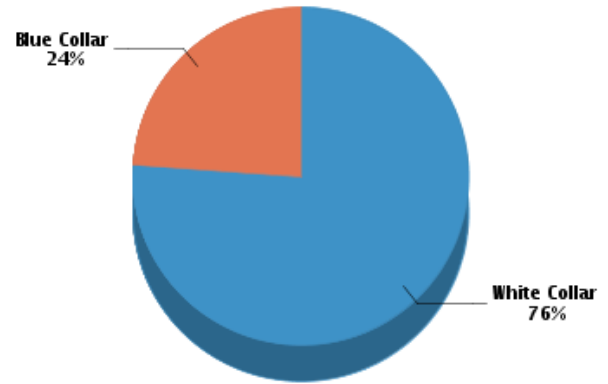

Occupancy

Fair Market Rents

Quality of Life

Workers by Industry

Agricultural, Forestry, Fishing:	39
Mining:	8
Construction:	108
Manufacturing:	18
Transportation and Communications:	183
Wholesale Trade:	52
Retail Trade:	1,777
Finance, Insurance and Real Estate:	306
Services:	3,138
Public Administration:	30
Unclassified:	23

Workforce

Household Income

Average Household Income:

$129,335

Average Per Capita Income:

$52,334