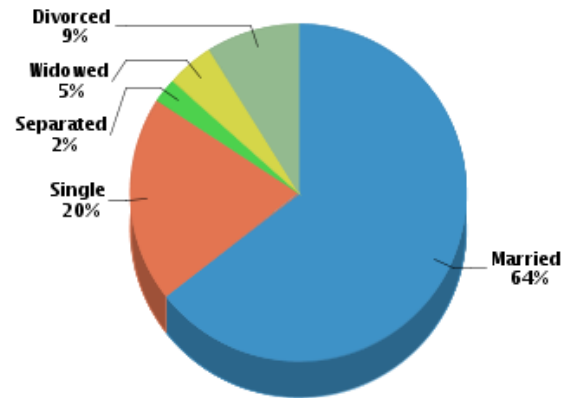

5115 S Race St, Greenwood Village, CO 80121-1411, Arapahoe County

Demographics

Based on ZIP Code: **80121**

Population

Summary

Estimated Population: **17,762**
 Population Growth (since 2000): **-2%**
 Population Density (ppl / mile): **2,438**
 Median Age: **33.4**

Household

Number of Households: **7,016**
 Household Size (ppl): **2.49**
 Households w/ Children: **1,972**

Age

Gender

Marital Status

Housing

Summary

Median Home Sale Price: **\$262,250**
 Median Dwelling Age: **29 years**
 Median Value of Home Equity: **\$402,916**
 Median Mortgage Debt: **\$191,071**