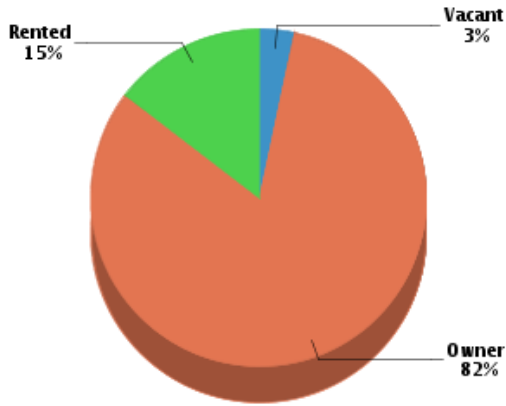

Neighborhood Profile

Generated on 08/07/2014

Page 1 of 5

Occupancy

Fair Market Rents

Quality of Life

Workers by Industry

| | |
|-------------------------------------|-------|
| Agricultural, Forestry, Fishing: | 39 |
| Mining: | 8 |
| Construction: | 108 |
| Manufacturing: | 18 |
| Transportation and Communications: | 183 |
| Wholesale Trade: | 52 |
| Retail Trade: | 1,777 |
| Finance, Insurance and Real Estate: | 306 |
| Services: | 3,138 |
| Public Administration: | 30 |
| Unclassified: | 23 |