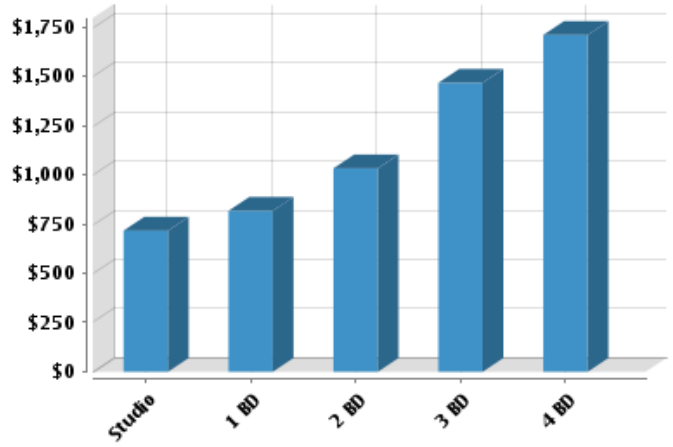

Neighborhood Profile

Generated on 08/07/2014

Page 1 of 5

Occupancy

Fair Market Rents

Quality of Life

Workers by Industry

| | |
|-------------------------------------|-------|
| Agricultural, Forestry, Fishing: | 39 |
| Mining: | 8 |
| Construction: | 108 |
| Manufacturing: | 18 |
| Transportation and Communications: | 183 |
| Wholesale Trade: | 52 |
| Retail Trade: | 1,777 |
| Finance, Insurance and Real Estate: | 306 |
| Services: | 3,138 |
| Public Administration: | 30 |
| Unclassified: | 23 |

Workforce

Household Income

Average Household Income:

\$129,335

Average Per Capita Income:

\$52,334

Commute Method

Median Travel Time: **21.58 min**