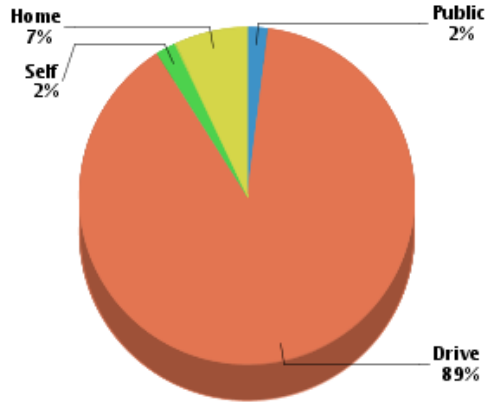

Neighborhood Profile

Generated on 08/07/2014

Page 1 of 5

Occupancy

Fair Market Rents

Quality of Life

Workers by Industry

| | |
|-------------------------------------|-------|
| Agricultural, Forestry, Fishing: | 39 |
| Mining: | 8 |
| Construction: | 108 |
| Manufacturing: | 18 |
| Transportation and Communications: | 183 |
| Wholesale Trade: | 52 |
| Retail Trade: | 1,777 |
| Finance, Insurance and Real Estate: | 306 |
| Services: | 3,138 |
| Public Administration: | 30 |
| Unclassified: | 23 |

Workforce

Household Income

Average Household Income:

\$129,335

Average Per Capita Income:

\$52,334

Commute Method

Median Travel Time: **21.58 min**