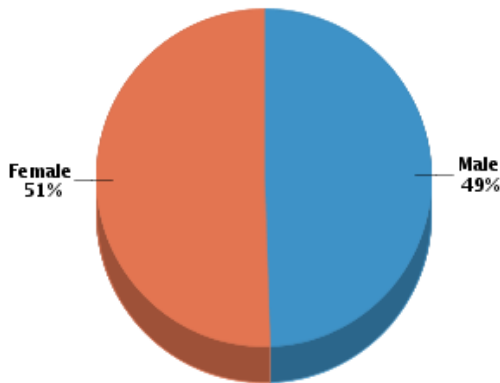

5115 S Race St, Greenwood Village, CO 80121-1411, Arapahoe County

Demographics

Based on ZIP Code: **80121**

Population

Summary

Estimated Population: **17,762**
Population Growth (since 2000): **-2%**
Population Density (ppl / mile): **2,438**
Median Age: **33.4**

Household

Number of Households: **7,016**
Household Size (ppl): **2.49**
Households w/ Children: **1,972**

Age

Gender

Marital Status

Housing

Summary

Median Home Sale Price: **$262,250**
Median Dwelling Age: **29 years**
Median Value of Home Equity: **$402,916**
Median Mortgage Debt: **$191,071**

Stability

Annual Residential Turnover: **13.75%**
5+ Years in Residency: **46.66%**
Median Years in Residency: **4.62**

Courtesy of Louie Lee, Metrolist, Inc

The data within this report is compiled by CoreLogic from public and private sources. If desired, the accuracy of the data contained herein can be independently verified by the recipient of this report with the applicable county or municipality.

Neighborhood Profile

Generated on 08/07/2014

Page 1 of 5