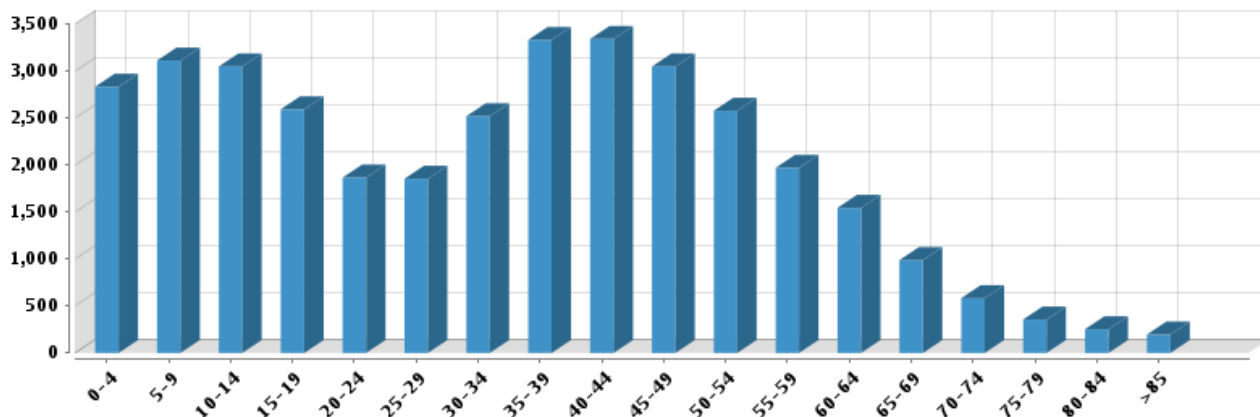

111 Grouse Pl, Highlands Ranch, CO 80126-2202, Douglas County

Demographics

Based on ZIP Code: **80126**

Population

Summary

Estimated Population: **36,049**
 Population Growth (since 2000): **18%**
 Population Density (ppl / mile): **3,277**
 Median Age: **34.27**

Household

Number of Households: **12,860**
 Household Size (ppl): **2.8**
 Households w/ Children: **6,379**

Age

Gender

Marital Status

Housing

Summary

Median Home Sale Price: **\$311,500**
 Median Dwelling Age: **7 years**
 Median Value of Home Equity: **\$651,062**
 Median Mortgage Debt: **\$302,794**