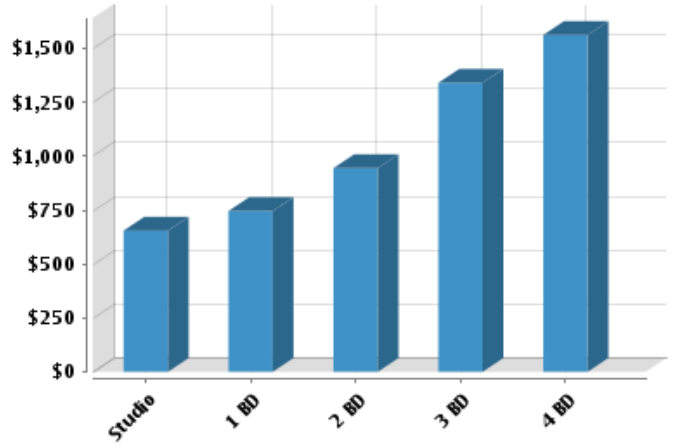

Quality of Life

Workers by Industry

Agricultural, Forestry, Fishing:	139
Mining:	9
Construction:	203
Manufacturing:	98
Transportation and Communications:	409
Wholesale Trade:	126
Retail Trade:	2,262
Finance, Insurance and Real Estate:	371
Services:	3,533
Public Administration:	29
Unclassified:	40