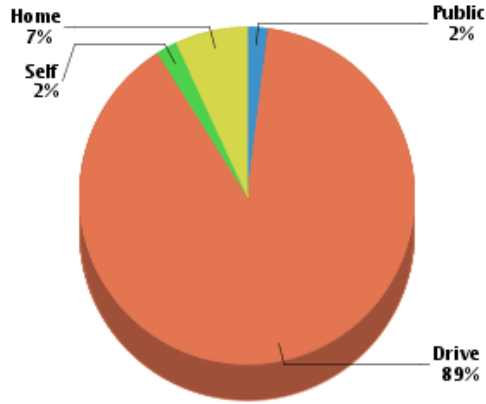

Workforce

Household Income

Average Household Income: **\$129,661**

Average Per Capita Income: **\$46,281**

Commute Method

Median Travel Time: **23.41 min**

Weather

January High Temp (avg °F):	46
January Low Temp (avg °F):	14.3
July High Temp (avg °F):	87.7
July Low Temp (avg °F):	57.8
Annual Precipitation (inches):	18.06

Education

Educational Climate Index (1)

Highest Level Attained

Less than 9th grade:	199
Some High School:	378
High School Graduate:	2,305
Some College:	3,930
Associate Degree:	1,617
Bachelor's Degree:	9,453
Graduate Degree:	4,702