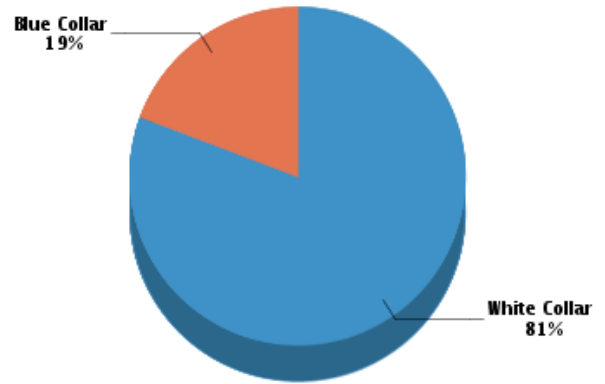

Quality of Life

Workers by Industry

Agricultural, Forestry, Fishing:	139
Mining:	9
Construction:	203
Manufacturing:	98
Transportation and Communications:	409
Wholesale Trade:	126
Retail Trade:	2,262
Finance, Insurance and Real Estate:	371
Services:	3,533
Public Administration:	29
Unclassified:	40

Workforce

Household Income

Average Household Income: **$129,661**

Average Per Capita Income: **$46,281**