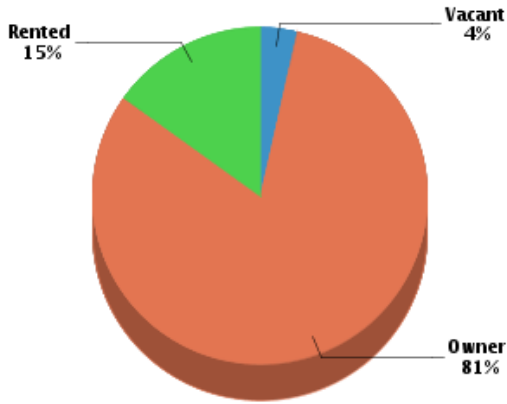

Neighborhood Profile

Generated on 08/07/2014

Page 1 of 7

Quality of Life

Workers by Industry

Agricultural, Forestry, Fishing:	139
Mining:	9
Construction:	203
Manufacturing:	98
Transportation and Communications:	409
Wholesale Trade:	126
Retail Trade:	2,262
Finance, Insurance and Real Estate:	371
Services:	3,533
Public Administration:	29
Unclassified:	40