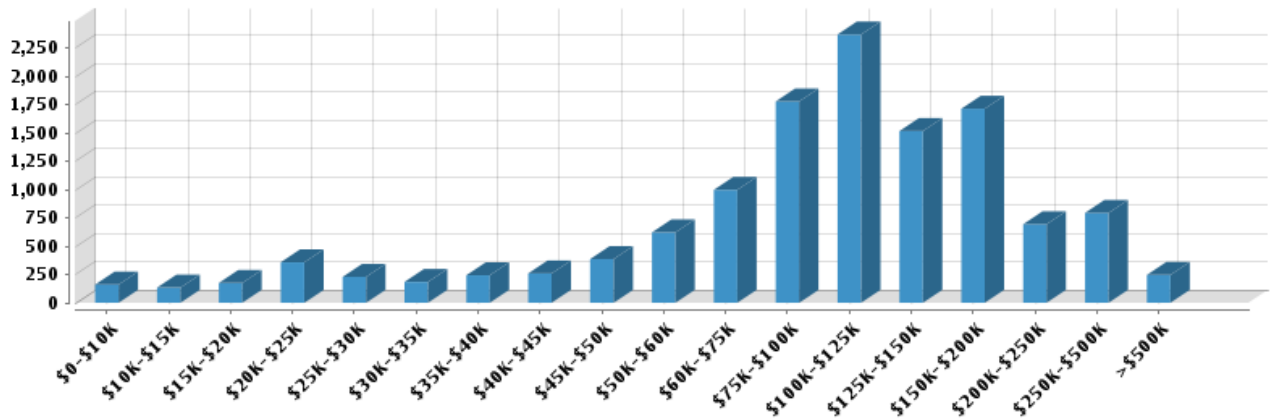

Household Income

Average Household Income: **$129,661**

Average Per Capita Income: **$46,281**