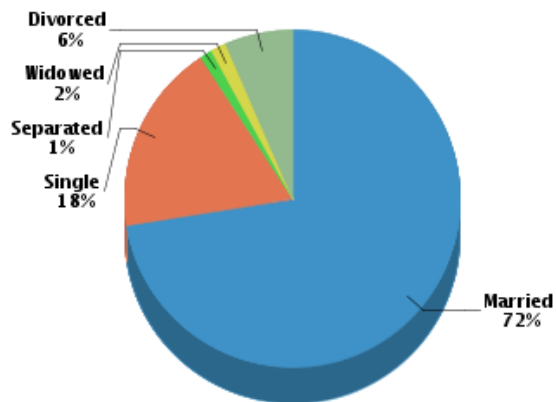

111 Grouse Pl, Highlands Ranch, CO 80126-2202, Douglas County

Demographics

Based on ZIP Code: **80126**

Population

Summary

Estimated Population: **36,049**
 Population Growth (since 2000): **18%**
 Population Density (ppl / mile): **3,277**
 Median Age: **34.27**

Household

Number of Households: **12,860**
 Household Size (ppl): **2.8**
 Households w/ Children: **6,379**

Age

Gender

Marital Status

Housing

Summary

Median Home Sale Price: **\$311,500**
 Median Dwelling Age: **7 years**
 Median Value of Home Equity: **\$651,062**
 Median Mortgage Debt: **\$302,794**