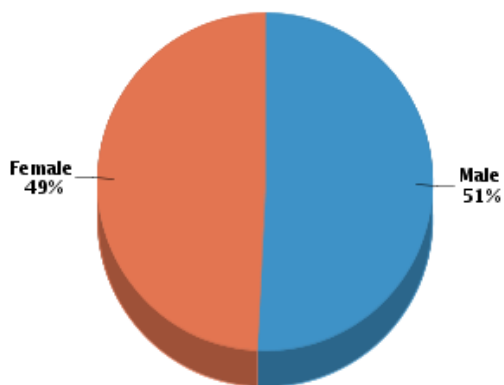

111 Grouse Pl, Highlands Ranch, CO 80126-2202, Douglas County

Demographics

Based on ZIP Code: **80126**

Population

Summary

Estimated Population: **36,049**
Population Growth (since 2000): **18%**
Population Density (ppl / mile): **3,277**
Median Age: **34.27**

Household

Number of Households: **12,860**
Household Size (ppl): **2.8**
Households w/ Children: **6,379**

Age

Gender

Marital Status

Housing

Summary

Median Home Sale Price: **$311,500**
Median Dwelling Age: **7 years**
Median Value of Home Equity: **$651,062**
Median Mortgage Debt: **$302,794**

Stability

Annual Residential Turnover: **21.21%**
5+ Years in Residency: **25.38%**
Median Years in Residency: **3.04**

Courtesy of Louie Lee, Metrolist, Inc

The data within this report is compiled by CoreLogic from public and private sources. If desired, the accuracy of the data contained herein can be independently verified by the recipient of this report with the applicable county or municipality.

Neighborhood Profile

Generated on 08/07/2014

Page 1 of 7