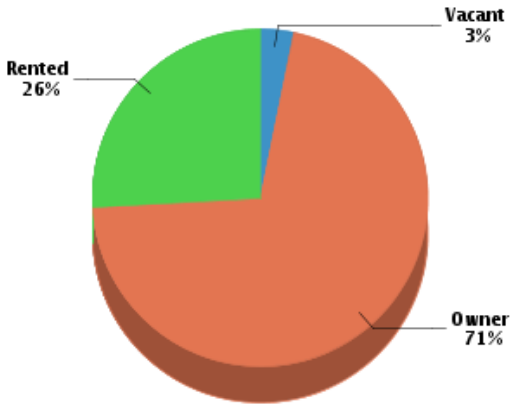

Occupancy

Fair Market Rents

Quality of Life

Workers by Industry

Agricultural, Forestry, Fishing:	90
Mining:	7
Construction:	138
Manufacturing:	280
Transportation and Communications:	762
Wholesale Trade:	285
Retail Trade:	7,456
Finance, Insurance and Real Estate:	1,658
Services:	3,714
Public Administration:	93
Unclassified:	76

Workforce

Household Income

Average Household Income: **$134,260**

Average Per Capita Income: **$51,758**