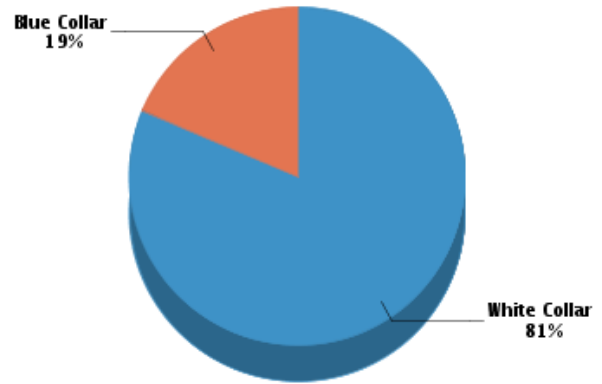

Occupancy

Fair Market Rents

Quality of Life

Workers by Industry

Agricultural, Forestry, Fishing:	90
Mining:	7
Construction:	138
Manufacturing:	280
Transportation and Communications:	762
Wholesale Trade:	285
Retail Trade:	7,456
Finance, Insurance and Real Estate:	1,658
Services:	3,714
Public Administration:	93
Unclassified:	76

Workforce

Household Income

Average Household Income: **$134,260**

Average Per Capita Income: **$51,758**