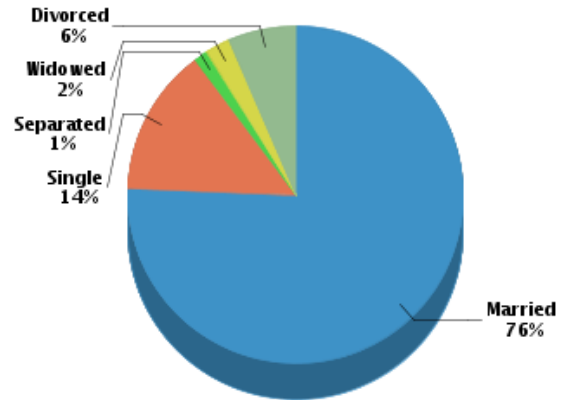

Demographics

Based on ZIP Code: **80124**

Population

Summary

Estimated Population: **18,905**
 Population Growth (since 2000): **51%**
 Population Density (ppl / mile): **948**
 Median Age: **35.77**

Household

Number of Households: **7,288**
 Household Size (ppl): **2.59**
 Households w/ Children: **2,970**

Age

Gender

Marital Status

Housing

Summary

Median Home Sale Price: **\$340,000**
 Median Dwelling Age: **5 years**
 Median Value of Home Equity: **\$635,585**
 Median Mortgage Debt: **\$292,786**