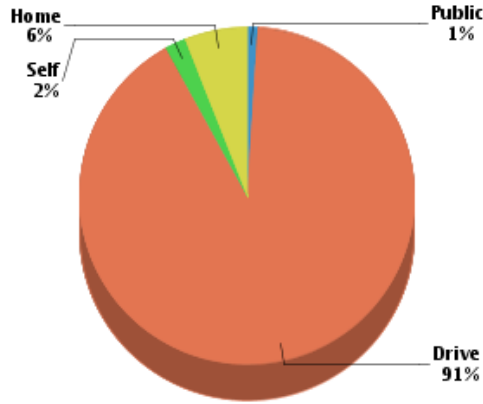

Workforce

Household Income

Average Household Income: **\$134,260**

Average Per Capita Income: **\$51,758**

Commute Method

Median Travel Time: **20.98 min**

Weather

January High Temp (avg °F):	45
January Low Temp (avg °F):	15.9
July High Temp (avg °F):	89.5
July Low Temp (avg °F):	54.9
Annual Precipitation (inches):	18.2

Education

Educational Climate Index (1)

Highest Level Attained

Less than 9th grade:	100
Some High School:	134
High School Graduate:	1,598
Some College:	2,467
Associate Degree:	905
Bachelor's Degree:	4,524
Graduate Degree:	2,359