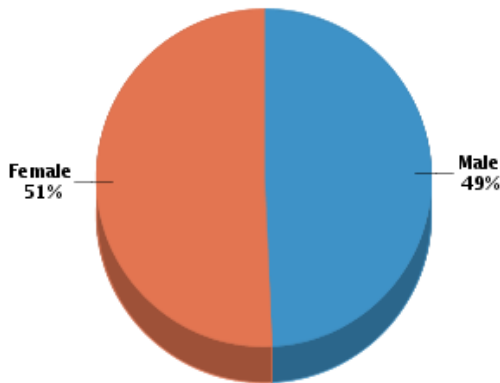

Demographics

Based on ZIP Code: **80124**

Population

Summary

Estimated Population: **18,905**
Population Growth (since 2000): **51%**
Population Density (ppl / mile): **948**
Median Age: **35.77**

Household

Number of Households: **7,288**
Household Size (ppl): **2.59**
Households w/ Children: **2,970**

Age

Gender

Marital Status

Housing

Summary

Median Home Sale Price: **$340,000**
Median Dwelling Age: **5 years**
Median Value of Home Equity: **$635,585**
Median Mortgage Debt: **$292,786**

Stability

Annual Residential Turnover: **46.25%**
5+ Years in Residency: **16.23%**
Median Years in Residency: **1.35**