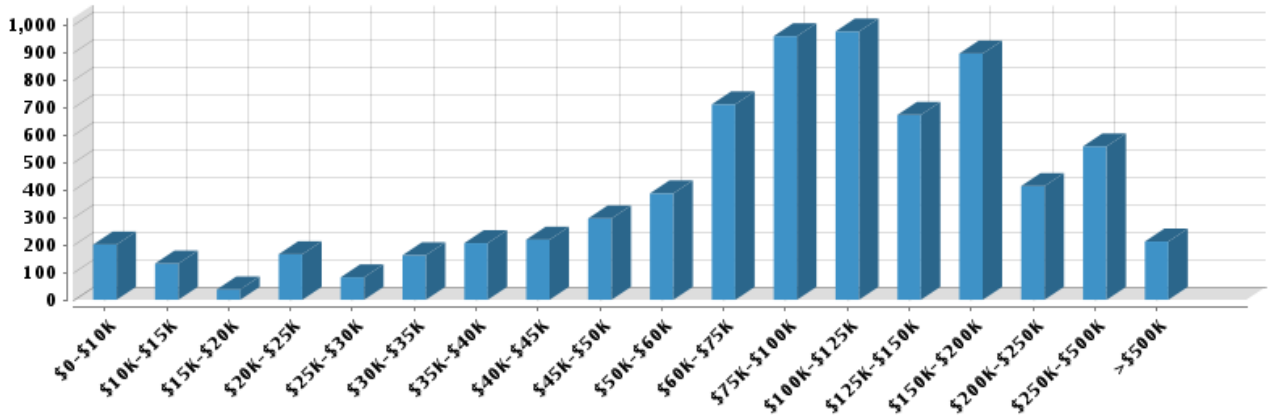

Household Income

Average Household Income: **$134,260**

Average Per Capita Income: **$51,758**