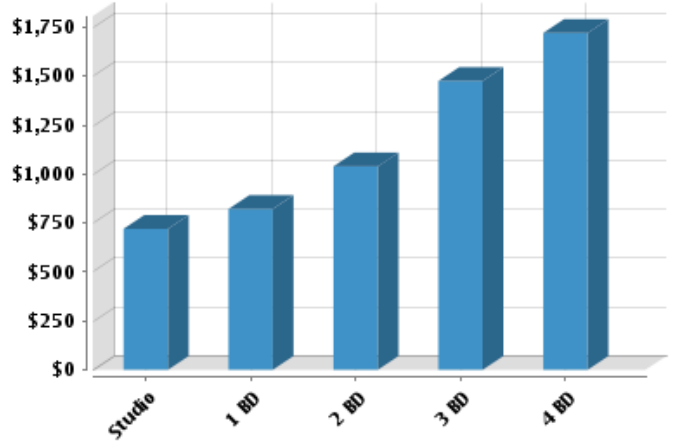

Fair Market Rents

Quality of Life

Workers by Industry

Agricultural, Forestry, Fishing:	90
Mining:	7
Construction:	138
Manufacturing:	280
Transportation and Communications:	762
Wholesale Trade:	285
Retail Trade:	7,456
Finance, Insurance and Real Estate:	1,658
Services:	3,714
Public Administration:	93
Unclassified:	76