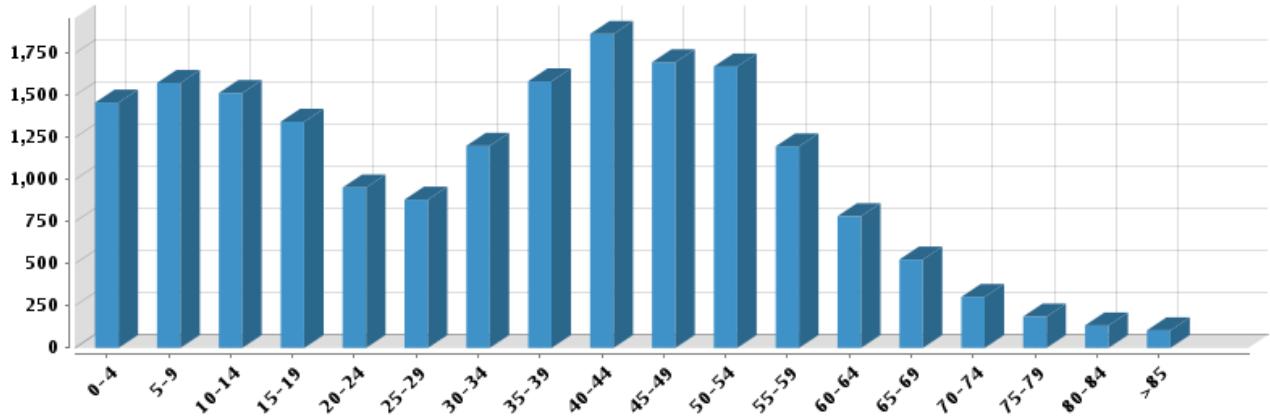

Demographics

Based on ZIP Code: **80124**

Population

Summary

Estimated Population: **18,905**
 Population Growth (since 2000): **51%**
 Population Density (ppl / mile): **948**
 Median Age: **35.77**

Household

Number of Households: **7,288**
 Household Size (ppl): **2.59**
 Households w/ Children: **2,970**

Age

Gender

Marital Status

Housing

Summary

Median Home Sale Price: **\$340,000**
 Median Dwelling Age: **5 years**
 Median Value of Home Equity: **\$635,585**
 Median Mortgage Debt: **\$292,786**